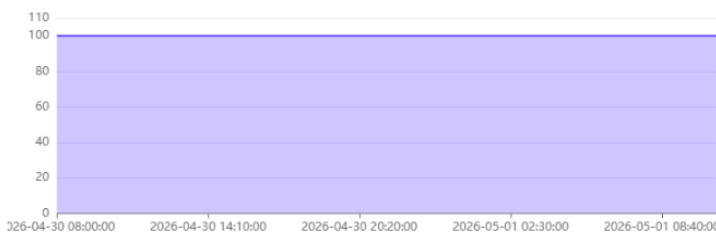

Up to Date Weekly Monthly Custom 2026-04-30 08:00:00 → 2026-05-01 10:51:55

Refresh every 5 seconds

Only ON Job

Quality

Quality History

CSV

Summary

- Total **160.00**
- Good **160.00**
- Bad **0.00**
- Lose Money (THB) **0.00**